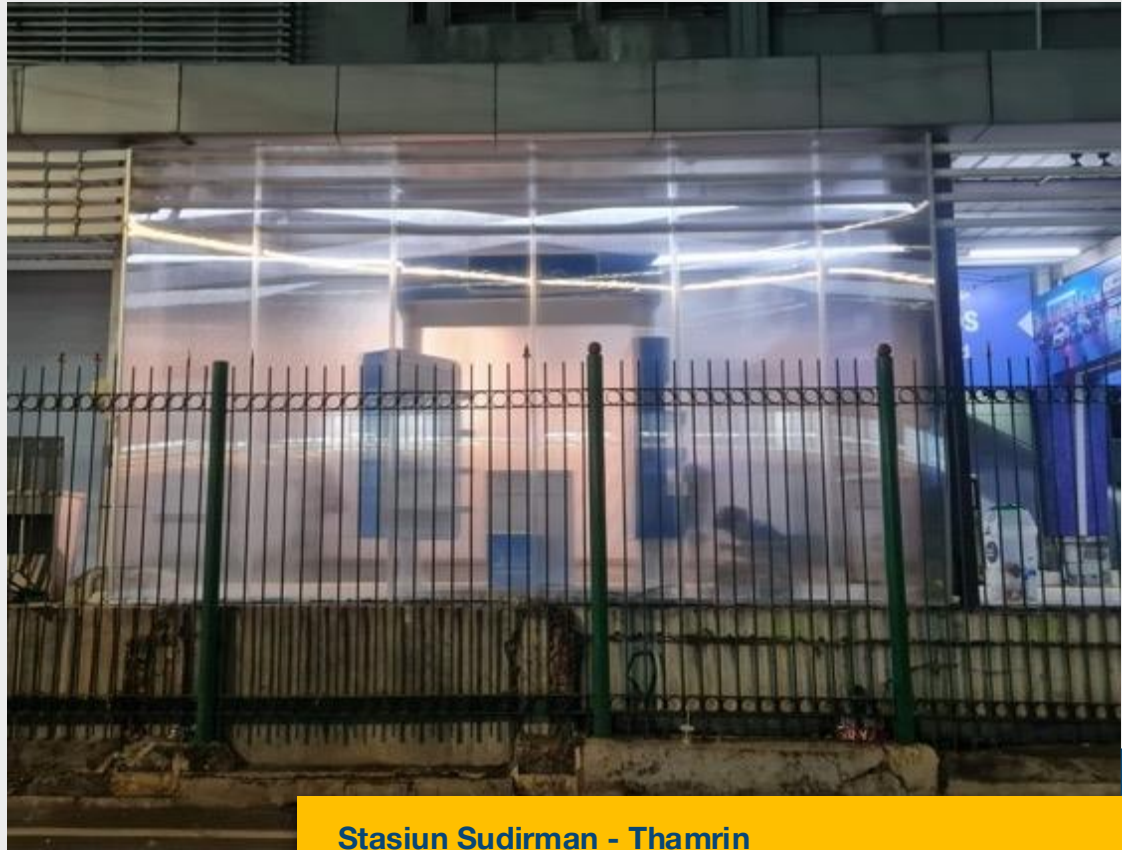

Bobobox - Bandung
5-Wall Clear Embossed

Haka Moy Surabaya
5-Wall Clear

Bu Rudi Surabaya
5-Wall Clear

GII Coffee Bar BSD
5-Wall Embossed

**Soulfull Hub Surabaya**

5-wall White

GBK – Parking Lot
5-Wall

Stasiun Sudirman - Thamrin
5-Wall 14mm Clear